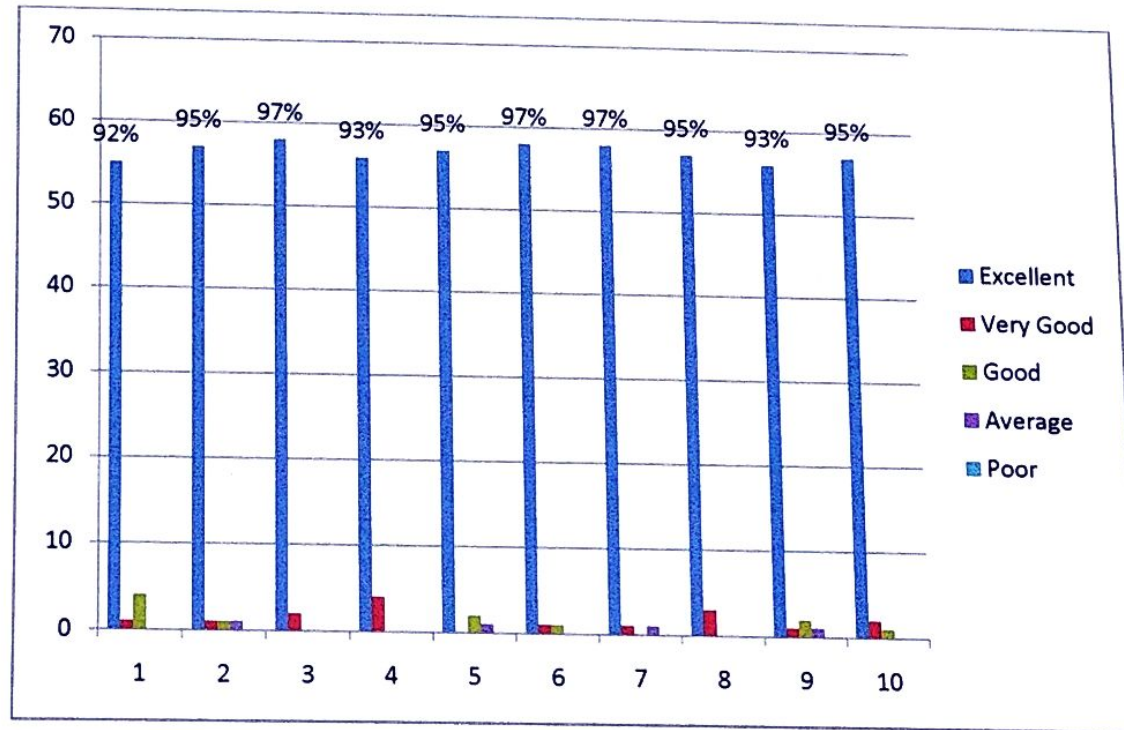

K.L.E.SOCIETY'S
S.V.S. BELLUBBI ARTS & COMMERCE COLLEGE SAUNDATTI - 591126
DISTRICT: BELAGAVI STATE: KARNATAKA
3rd Cycle Re-Accredited at the B++ Level by NAAC

Phone: 08330-222311, 222511
Fax: 08330-223716

E-mail: klesvsbellubbicollege@gmail.com
Website: www.klesvsbcs.edu.in

Feedback from Students on Curriculum 2019-20

Students Response

Questionnaires