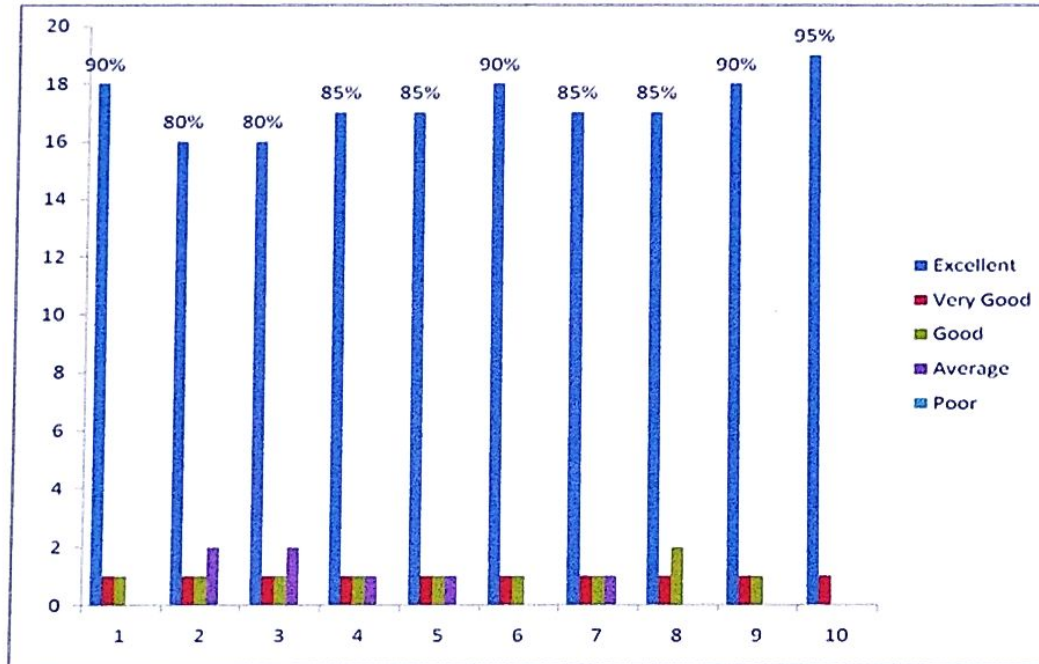

K.L.E.SOCIETY'S
S.V.S. BELLUBBI ARTS & COMMERCE COLLEGE SAUNDATTI - 591126
DISTRICT: BELAGAVI STATE: KARNATAKA
3rd Cycle Re-Accredited at the B++ Level by NAAC

Phone: 08330-222311, 222511
Fax: 08330-223716

E-mail: klesvsbellubbicollege@gmail.com
Website: www.klesvsbcs.edu.in

Feedback from Alumni on Curriculum 2019-20

Alumni Response

Questionnaires