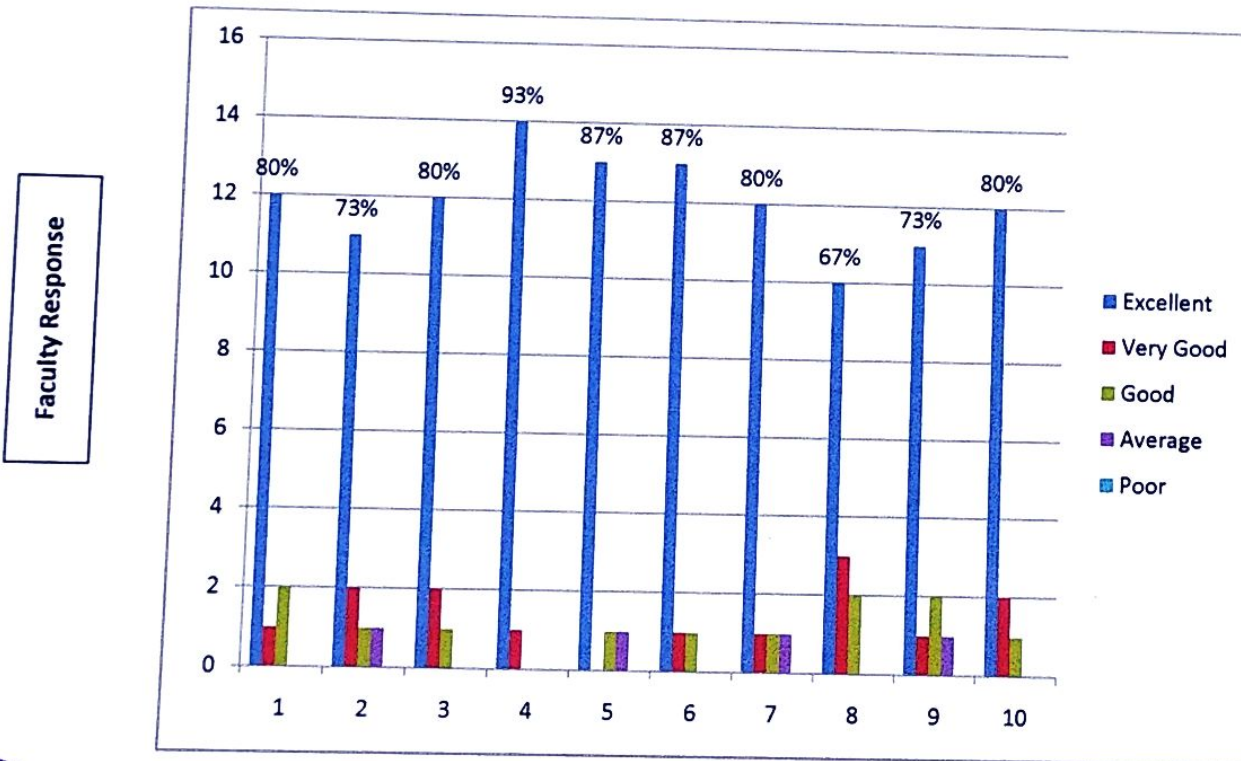

K.L.E.SOCIETY'S
S.V.S. BELLUBBI ARTS & COMMERCE COLLEGE SAUNDATTI - 591126
DISTRICT: BELAGAVI STATE: KARNATAKA
3rd Cycle Re-Accredited at the B++ Level by NAAC

Phone: 08330-222311, 222511
Fax: 08330-223716

E-mail: klesvsbellubbicollege@gmail.com
Website: www.klesvsbcs.edu.in

Feedback from Faculty on Curriculum 2019-20

PRINCIPAL
K.L.E.Society's S.V.S.Bellubbi
Arts & Com College, Saundatti.