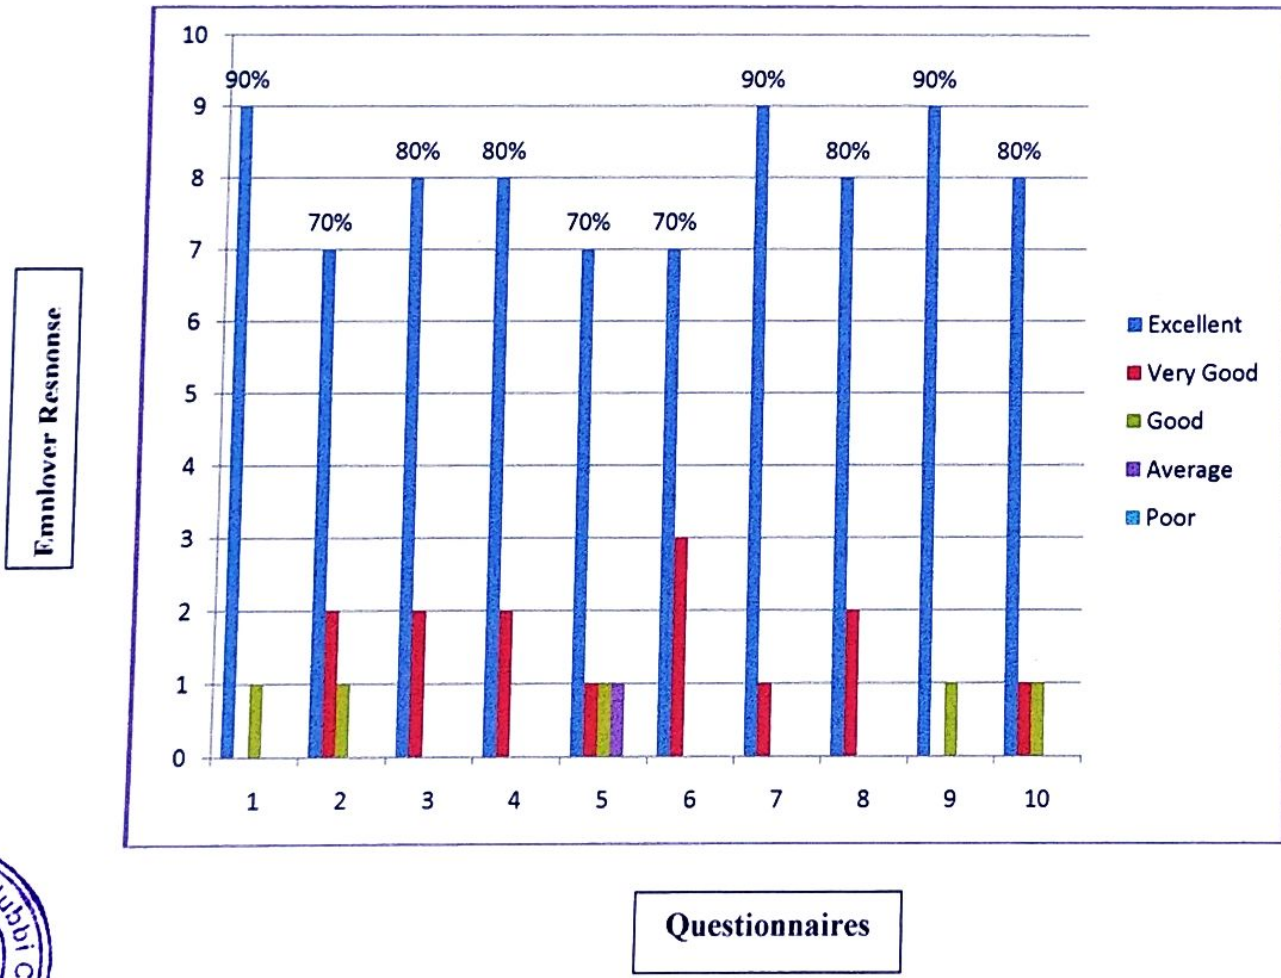

K.L.E.SOCIETY'S
S.V.S. BELLUBBI ARTS & COMMERCE COLLEGE SAUNDATTI - 591126
DISTRICT: BELAGAVI STATE: KARNATAKA
3rd Cycle Re-Accredited at the B++ Level by NAAC

Phone: 08330-222311, 222511
Fax: 08330-223716

E-mail: klesvsbellubbicollege@gmail.com
Website: www.klesvsbcs.edu.in

Feedback from Employers on Curriculum 2019-20

PRINCIPAL
K.L.E.Society's S.V.S.Bellubbi
Arts & Com College, Saundatti.