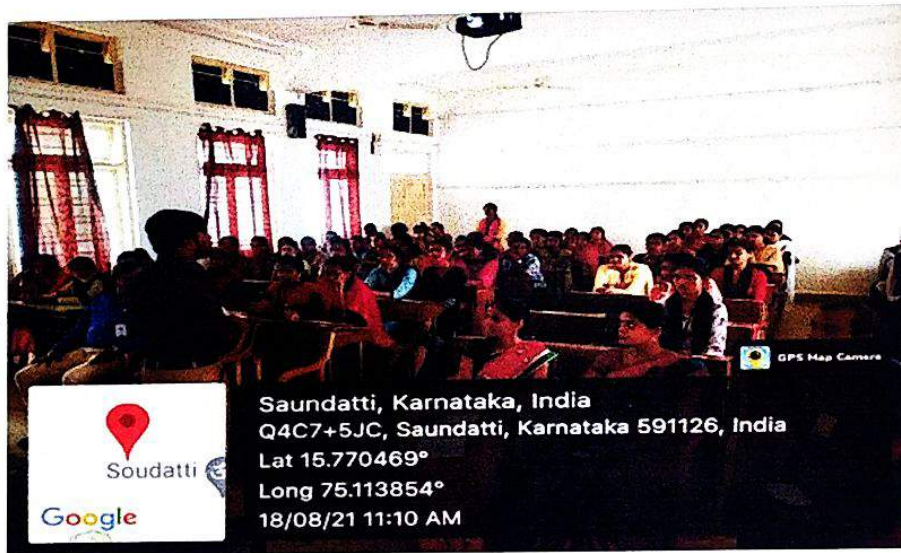

Shri .Basavraj K. is the resource person of this special lecture

[Signature]
OFFICER

CAREER GUIDANCE & PLACEMENT CELL
K.L.E SOCIETY'S
S.V.S.BELLUBBI ARTS & COMMERCE
COLLEGE SAUNDATTI

[Signature]
PRINCIPAL

K.L.E.Society's S.V.S. Bellubbi
Arts & Com. College, Saundatti.