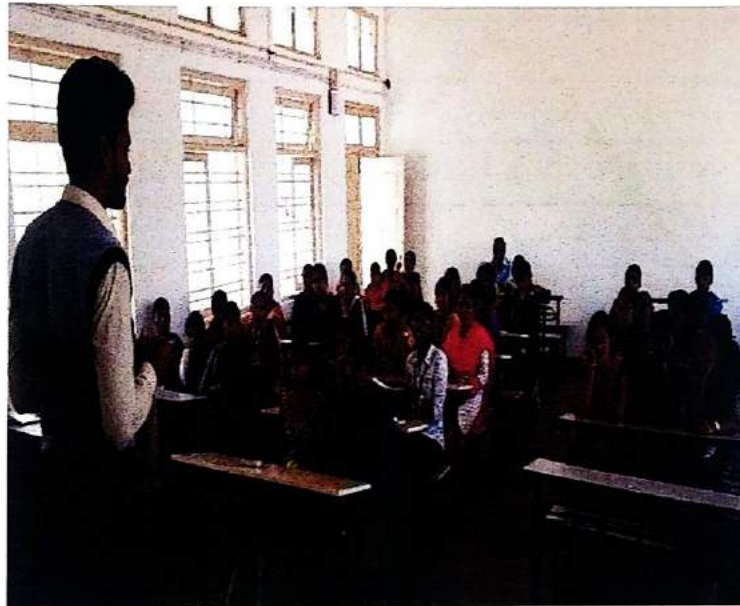

Land No: 08330-222311
Fax No: 08330-2223716

**K.L.E.SOCIETY'S
S.V.S. BELLUBBI ARTS & COMMERCE COLLEGE
SAUNDATTI – 591126**

3rd Cycle Re-Accredited at the 'B++' Level by NAAC

Web: <http://www.klesvsbcs.edu.in>
E-mail: klesvsbellubbicollege@gmail.com

BUS STAND ROAD SAUNDATTI – 591126
TQ. SAUNDATTI, DIST. BELAGAVI (KARNATAKA)

Career Guidance & Placement Cell

Special Lecture on Career Opportunities By Deshpande Foundation on 23/01/2019

Shri. Ragavendra M is interacting with students