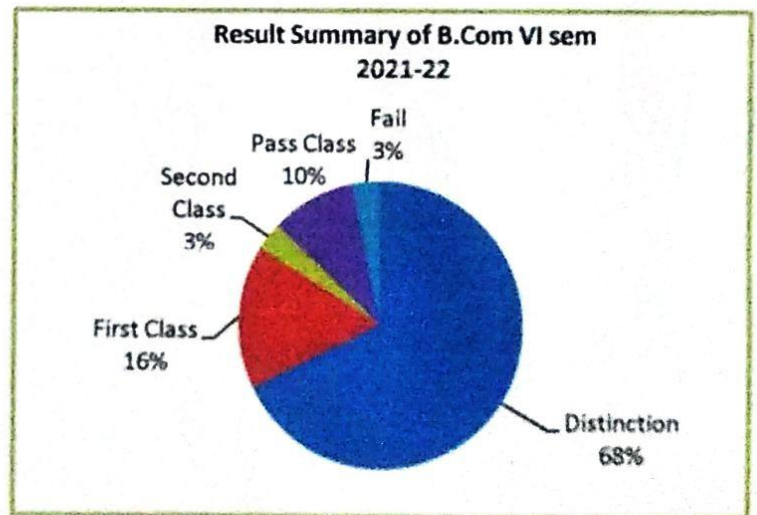

K.L.E.SOCIETY'S
S.V.S. BELLUBBI ARTS & COMMERCE COLLEGE,
SAUNDATTI – 591126. DISTRICT: BELAGAVI. KARNATAKA STATE

Accredited 'A' Grade by NAAC in 4th Cycle

Phone: 08330-222311, 222511
Fax: 08330-223716

E-mail: klesvsbellubbicollege@gmail.com
Website: www.klesvsbcs.edu.in

**Pass Percentage of Final Year Students During the
Academic Year 2021-22**

Year	Programme Name	Number of Students Appeared in the final year examination	Number of Students Passed in final semester/year examination	Pass Percentage
2021-22	B.A	61	53	86.89
	B.Com	62	60	96.77
Total		123	113	91.86

2021-22	Distinction	1st Class	2nd Class	Pass Class	Failed	Percentage
B.A - VI	31	08	01	13	08	86.89
B.Com -VI	42	10	02	06	02	96.77

[Signature]
PRINCIPAL
K.L.E. Society's S.V.S. Bellubbi
Arts & Com College, Saundatti