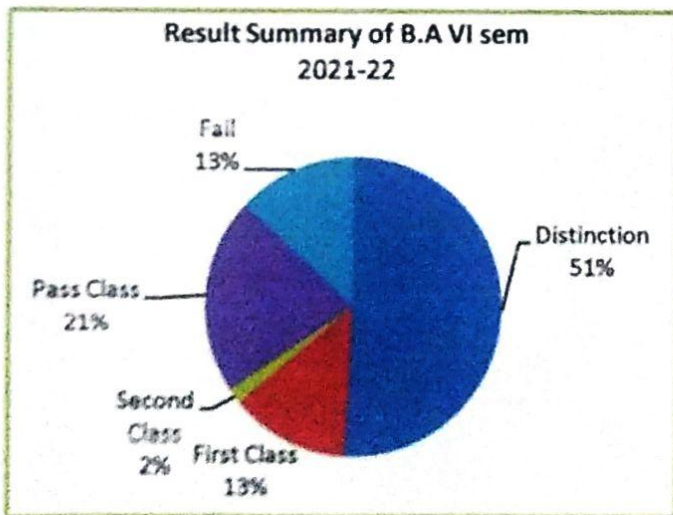

K.L.E.SOCIETY'S
S.V.S. BELLUBBI ARTS & COMMERCE COLLEGE,
SAUNDATTI – 591126. DISTRICT: BELAGAVI. KARNATAKA STATE

Accredited 'A' Grade by NAAC in 4th Cycle

Phone: 08330-222311, 222511
Fax: 08330-223716

E-mail: klesvsbellubbicollege@gmail.com
Website: www.klesvsbcs.edu.in

**Pass Percentage of Final Year Students During the
Academic Year 2021-22**

Year	Programme Name	Number of Students Appeared in the final year examination	Number of Students Passed in final semester/year examination	Pass Percentage
2021-22	B.A	61	53	86.89
	B.Com	62	60	96.77
Total		123	113	91.86

2021-22	Distinction	1st Class	2nd Class	Pass Class	Failed	Percentage
B.A - VI	31	08	01	13	08	86.89
B.Com -VI	42	10	02	06	02	96.77

[Signature]
PRINCIPAL
K.L.E. Society's S.V.S. Bellubbi
Arts & Com College, Saundatti