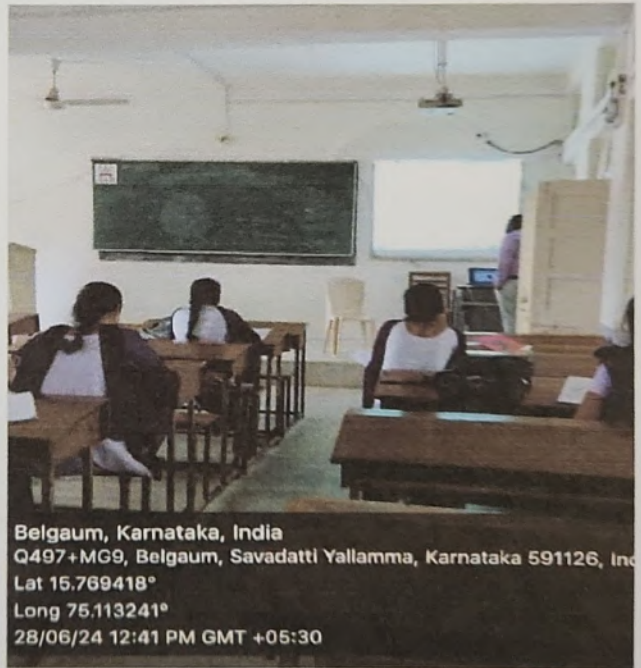

K.L.E.SOCIETY'S
S.V.S. BELLUBBI ARTS & COMMERCE COLLEGE SAUNDATTI – 591126
DISTRICT: BELGAVI. STATE: KARNATAKA
4th Cycle Accredited at the 'A' Level by NAAC

Phone: 08330-222311, 222511

E-Mail: klesvbellubbicollege@gmail.com

ICT ENABLED CLASS ROOM

PRINCIPAL
K.L.E.Society's S.V.S. Bellubb
Arts & Com College, Saundatti