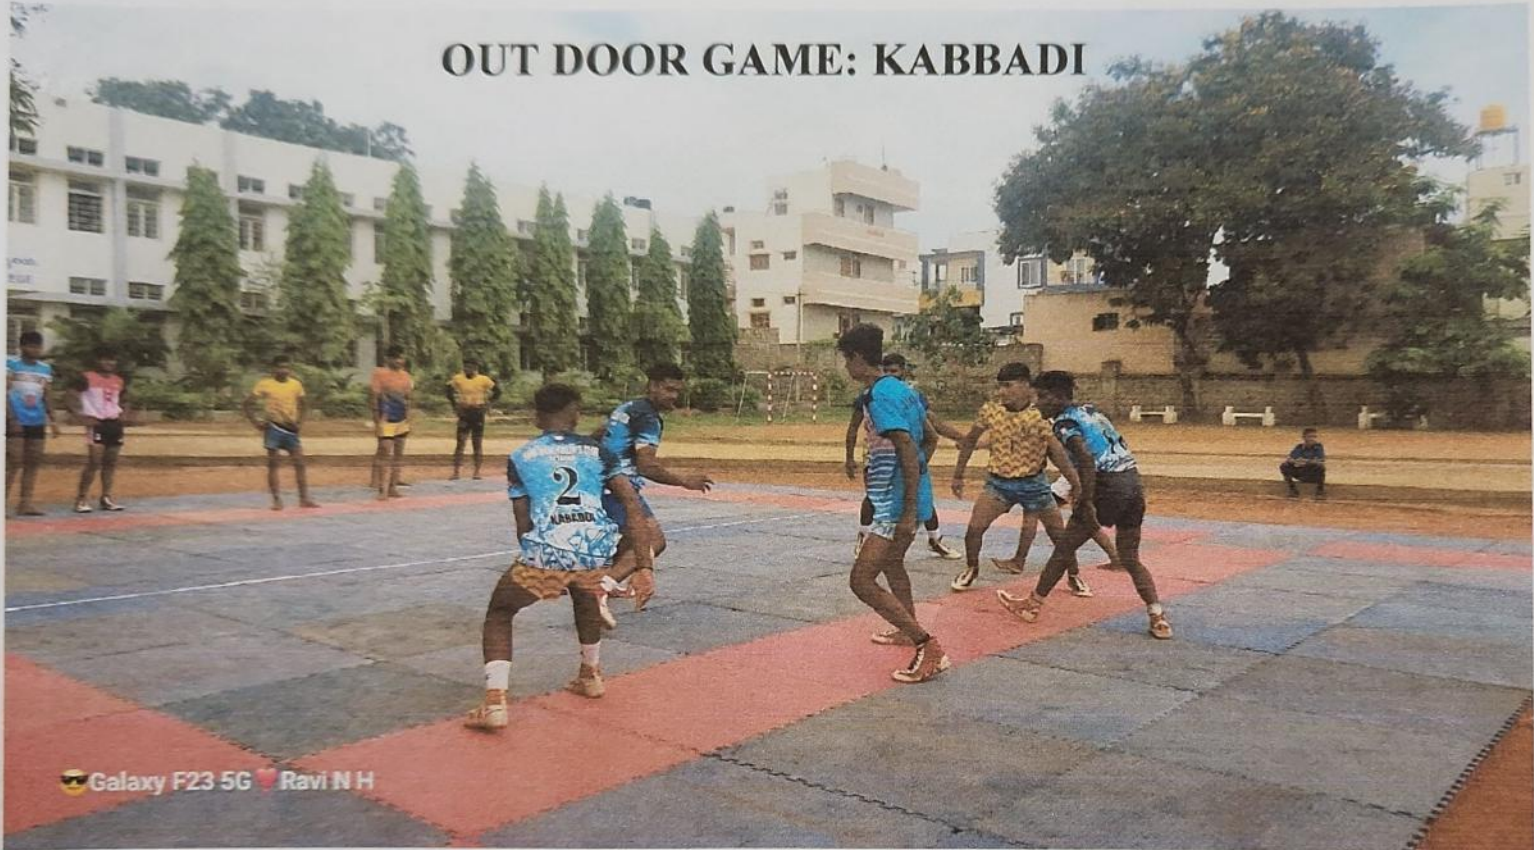

## OUT DOOR GAME: KABBADI

Galaxy F23 5G Ravi N H

  
**PRINCIPAL**  
K.L.E.Society's S.V.S. Bellubbi  
Arts & Com CoHege, Saundatti

**K.L.E.SOCIETY'S**  
**S.V.S. BELLUBBI ARTS & COMMERCE COLLEGE SAUNDATTI – 591126**  
**DISTRICT: BELGAVI. STATE: KARNATAKA**  
**4<sup>th</sup> Cycle Accredited at the 'A' Level by NAAC**