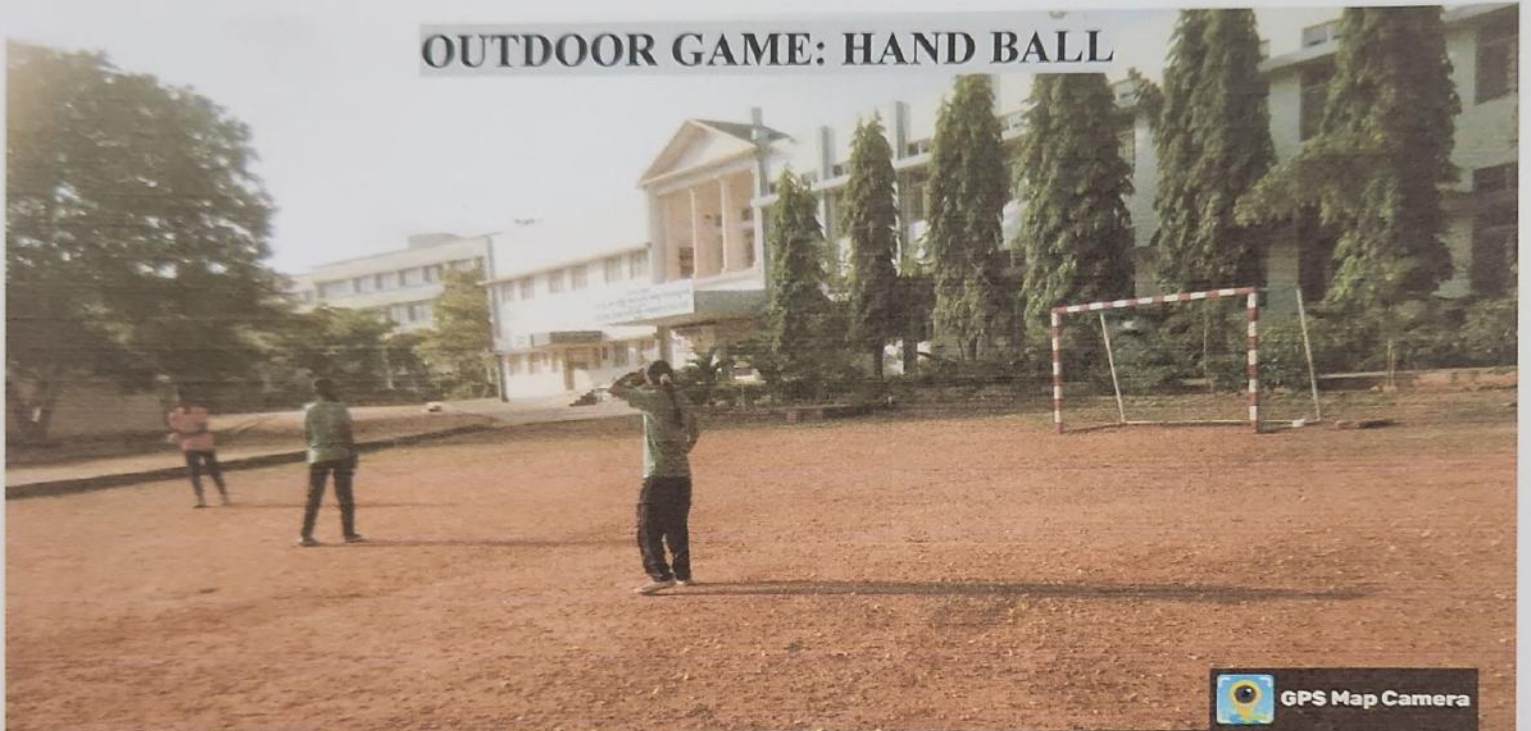

K.L.E.SOCIETY'S
S.V.S. BELLUBBI ARTS & COMMERCE COLLEGE SAUNDATTI – 591126
DISTRICT: BELGAVI. STATE: KARNATAKA
4th Cycle Accredited at the 'A' Level by NAAC

Phone: 08330-222311, 222511

E-Mail: klesvsbellubbicollege@gmail.com

OUTDOOR GAME: HAND BALL

Savadatti Yallamma, Karnataka, India
Q4C7+447, Savadatti Yallamma, Saundatti, Karnataka 591126, India
Lat 15.769864°
Long 75.112894°
18/06/24 07:39 AM GMT +05:30

PRINCIPAL
K.L.E.Society's S.V.S.Bellubbi
Arts & Com College, Saundatti