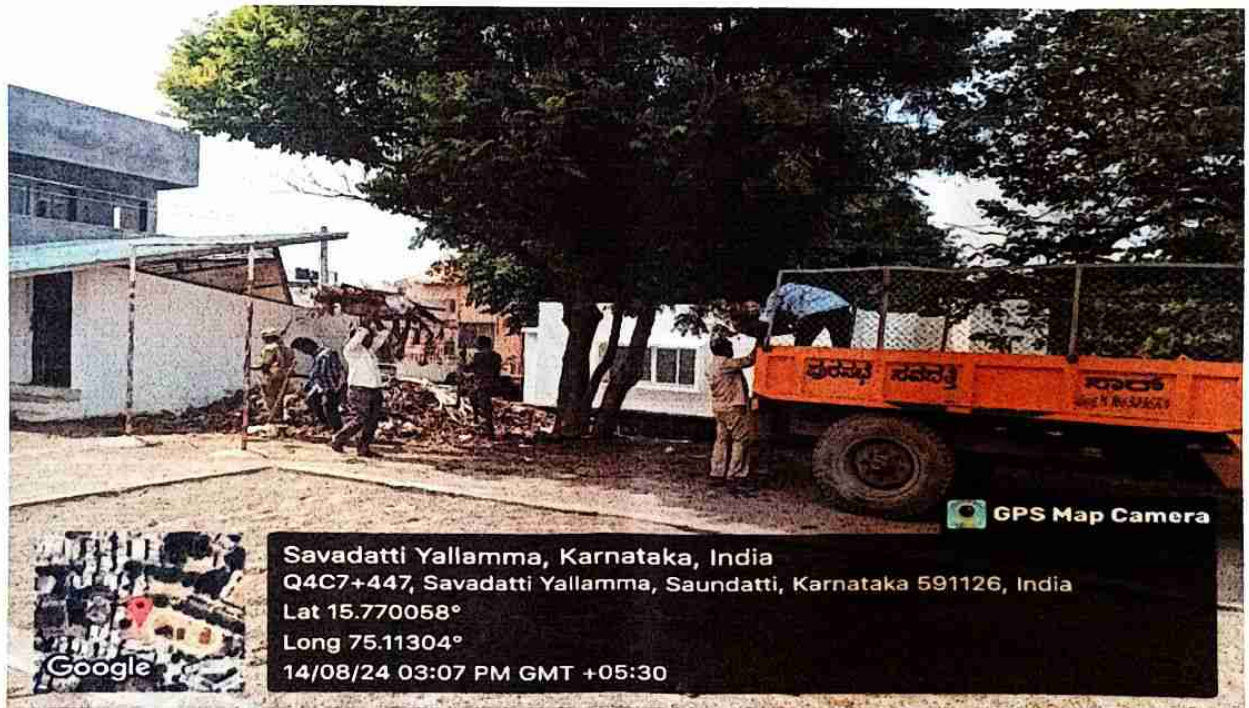

K.L.E.SOCIETY'S
S.V.S. BELLUBBI ARTS & COMMERCE COLLEGE,
SAUNDATTI – 591126. DISTRICT: BELAGAVI. KARNATAKA STATE

Accredited 'A' Grade by NAAC in 4th Cycle

Phone: 08330-222311, 222511

Fax: 08330-223716

E-mail: klesvsbellubbicollege@gmail.com

Website: www.klesvsbcs.edu.in

Waste management

Ajeenth
IOAC

K.L.E. Society's S.V.S. Bellubbi
Arts & Commerce College, Saundatti

MS
PRINCIPAL

K.L.E. Society's S.V.S. Bellubbi
Arts & Com College, Saundatti